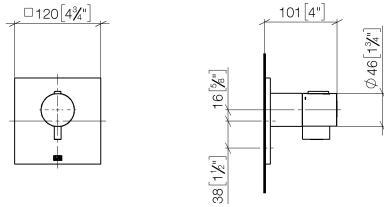

36 501 985

- cover plate 120 x 120 mm
- temperature control handle with safety limit stop at 38°C
- thermostat cartridge

Fits: IMO, MEM, CL.1, CYO

	Chrome	36 501 985-00
	Brushed Platinum	36 501 985-06
	Platinum	36 501 985-08
	Dark Chrome	36 501 985-19
	Brushed Light Gold	36 501 985-27
	Brushed Durabrass (23kt Gold)	36 501 985-28
	Matte Black	36 501 985-33
	Brushed Champagne (22kt Gold)	36 501 985-46
	Champagne (22kt Gold)	36 501 985-47
	Brushed Chrome	36 501 985-93
	Brushed Dark Platinum	36 501 985-99

Required miscellaneous

xTOOL Concealed thermostat module without volume control - 35 503 970 90
 •max. recess depth 160 mm
 •min. recess depth 95 mm

Recommended miscellaneous

xGRID Attachment set for integrating in the dry wall construction - 12 340 970 90

Required miscellaneous

xGRID Installation track 555 mm - 12 360 970 90

36 501 985

mm [inches]

Certificates

WRAS_2011026.

DVGW_DW-
6512DN0706.

LGA_29930.