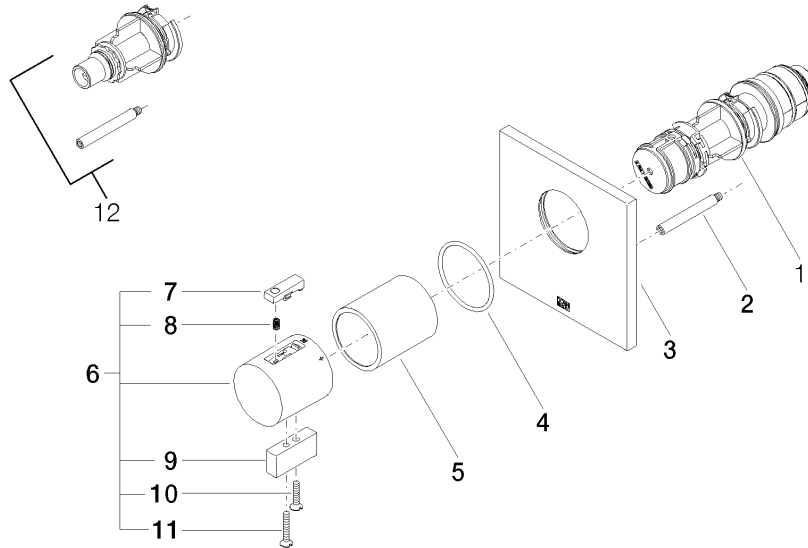

36 501 985

- cover plate 120 x 120 mm
- temperature control handle with safety limit stop at 38°C
- thermostat cartridge

Fits: IMO, MEM, CL.1, CYO

	Chrome	36 501 985-00
	Brushed Platinum	36 501 985-06
	Platinum	36 501 985-08
	Dark Chrome	36 501 985-19
	Brushed Light Gold	36 501 985-27
	Brushed Durabrass (23kt Gold)	36 501 985-28
	Matte Black	36 501 985-33
	Brushed Champagne (22kt Gold)	36 501 985-46
	Champagne (22kt Gold)	36 501 985-47
	Brushed Chrome	36 501 985-93
	Brushed Dark Platinum	36 501 985-99

Required miscellaneous

xTOOL Concealed thermostat module without volume control - 35 503 970 90
 •max. recess depth 160 mm
 •min. recess depth 95 mm

Recommended miscellaneous

xGRID Attachment set for integrating in the dry wall construction - 12 340 970 90

Required miscellaneous

xGRID Installation track 555 mm - 12 360 970 90

36 501 985

mm [inches]

Certificates

WRAS_2011026.

DVGW_DW-
6512DN0706.

LGA_29930.

LGA_29932.

36 501 985

Spare parts list

No.	Item Number	Name	Quantity used	Delivery time
1	90 15 02 063 00 90	cartridge	1	2
2	90 31 09 095 00 90	bar	1	2
3	09 11 02 196-00	cover	1	60
4	90 14 10 049 00 90	seal	1	2
5	90 21 02 112 00-00	sleeve	1	10
6	04 17 33 006 00-00	handle	1	60
7	90 21 33 011 00-13	handle	1	2
8	90 16 02 027 00 90	spring	1	2
9	09 20 33 006-00	handle	1	10
10	09 30 30 159-00	screw	1	10
11	09 30 30 160-00	screw	1	10
12	12 178 970 90	Extension 46 mm -	1	2